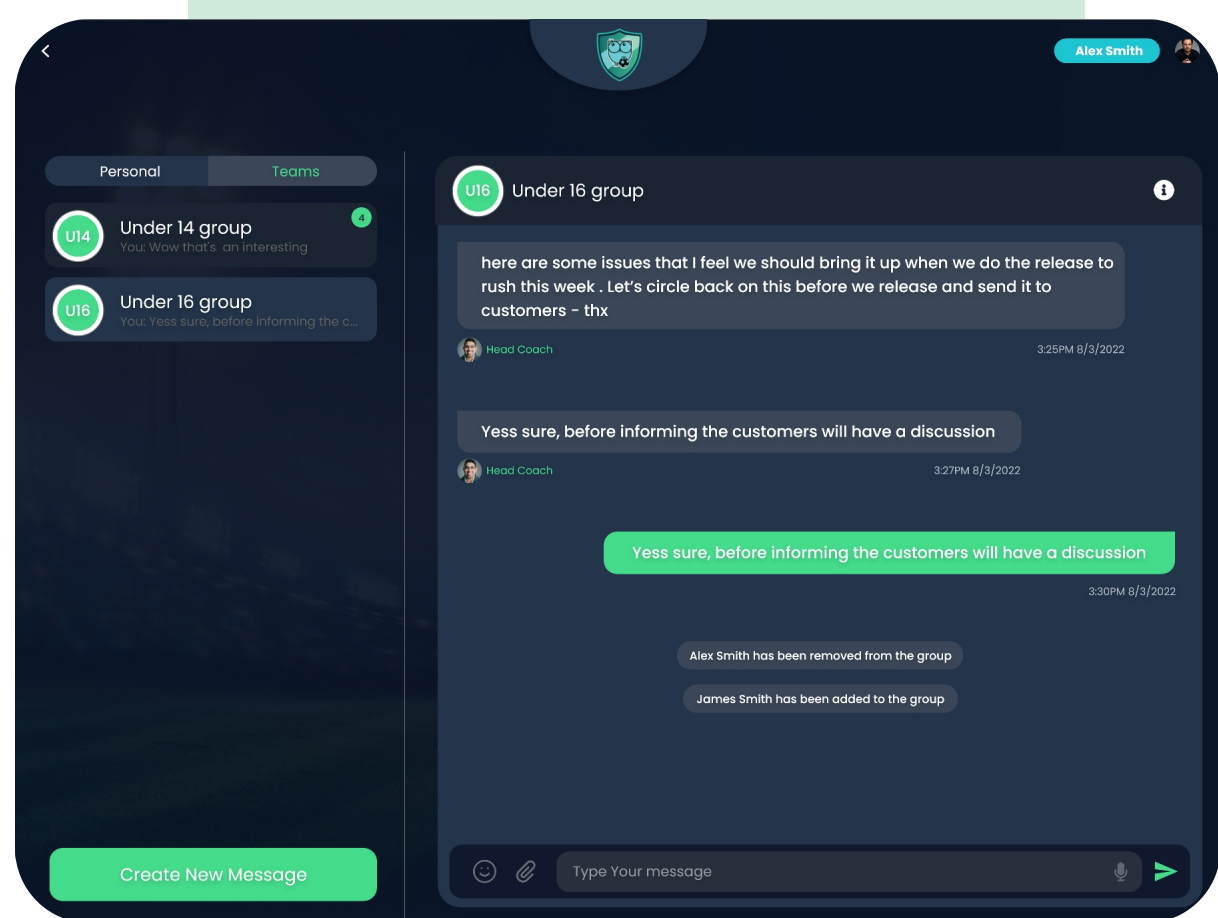

PLANNER

Coaches and team managers can plan their entire season with this easy to use scheduler.

- Add and manage events.
- Players/parents receive notifications for all events.
- Players/parents can notify the coach on attendance in advance.
- Can be synced to your own Calendar.

MATCH DAY HUB

Replace your old white board.

- Choose from multiple formations.
- Create your starting line-up.
- Manage your substitutes.

IAP'S

Use this feature to:

- Evaluate your players.
- View and document progress.
- Leave comments and set player targets.

FULLY FLEDGED MESSAGING

An all new messaging feature, allowing coaches, players and parents to seamlessly communicate. This includes private and group chats within teams.

- Keep all players, parents and coaches updated 24/7
- Attach documents and images to your messages.