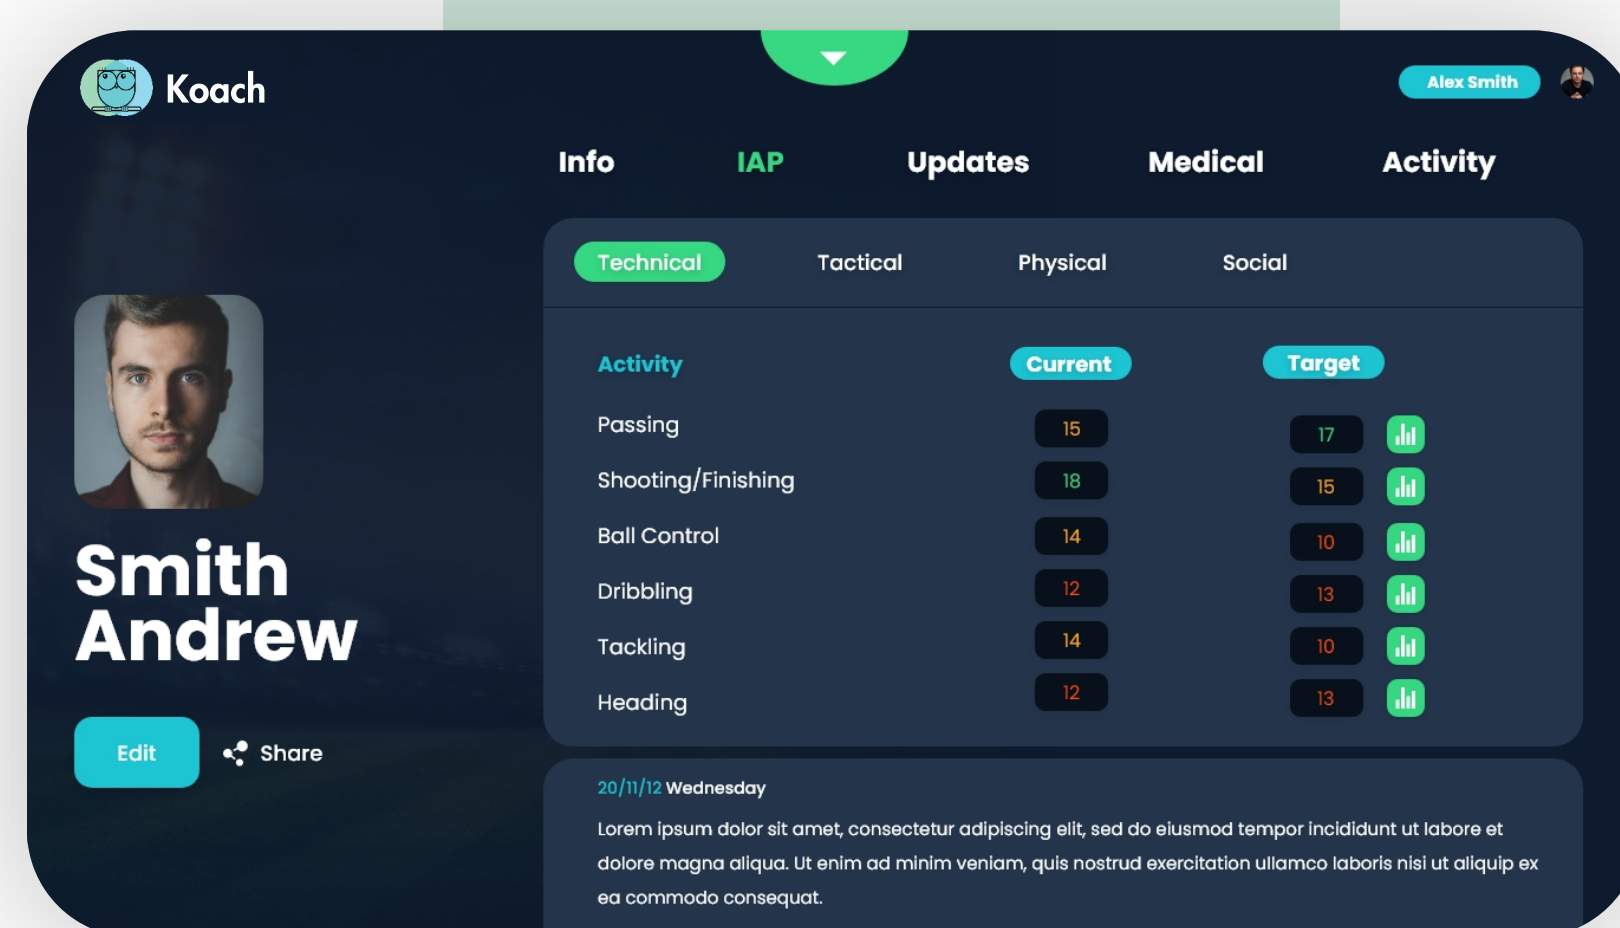

KOACH

THE ULTIMATE COACHING TOOL

Plan - Manage - Analyse - Share
All of your clubs' content in one place.

FEATURES

TEAMS' INFORMATION &
PLAYER PROFILES

INDIVIDUAL ACTION PLANS
(PLAYER EVALUATIONS)

PLANNER

TRAINING HUB

CUSTOMIZABLE
USER INTERFACE

MATCH DAY
HUB

MATCH DAY
SCOREBOARD

INTEGRATION WITH
3D PARTY DATA APPS

FULLY FLEDGED
MESSAGING

PARENT ACCOUNT
MANAGER

DIGITAL RESUME OF PLAYERS

- Maintain a digital resume of your players
- Maintain player data and analytics of games played, Number of passes, etc.

PLANNER

Coaches and team managers can plan their entire season with this easy to use scheduler.

- Add and manage events.
- Players/parents receive notifications for all events.
- Players/parents can notify the coach on attendance in advance.
- Can be synced to your own Calendar.

MATCH DAY HUB

Replace your old white board.

- Choose from multiple formations.
- Create your starting line-up.
- Manage your substitutes.

IAP'S

Use this feature to:

- Evaluate your players.
- View and document progress.
- Leave comments and set player targets.