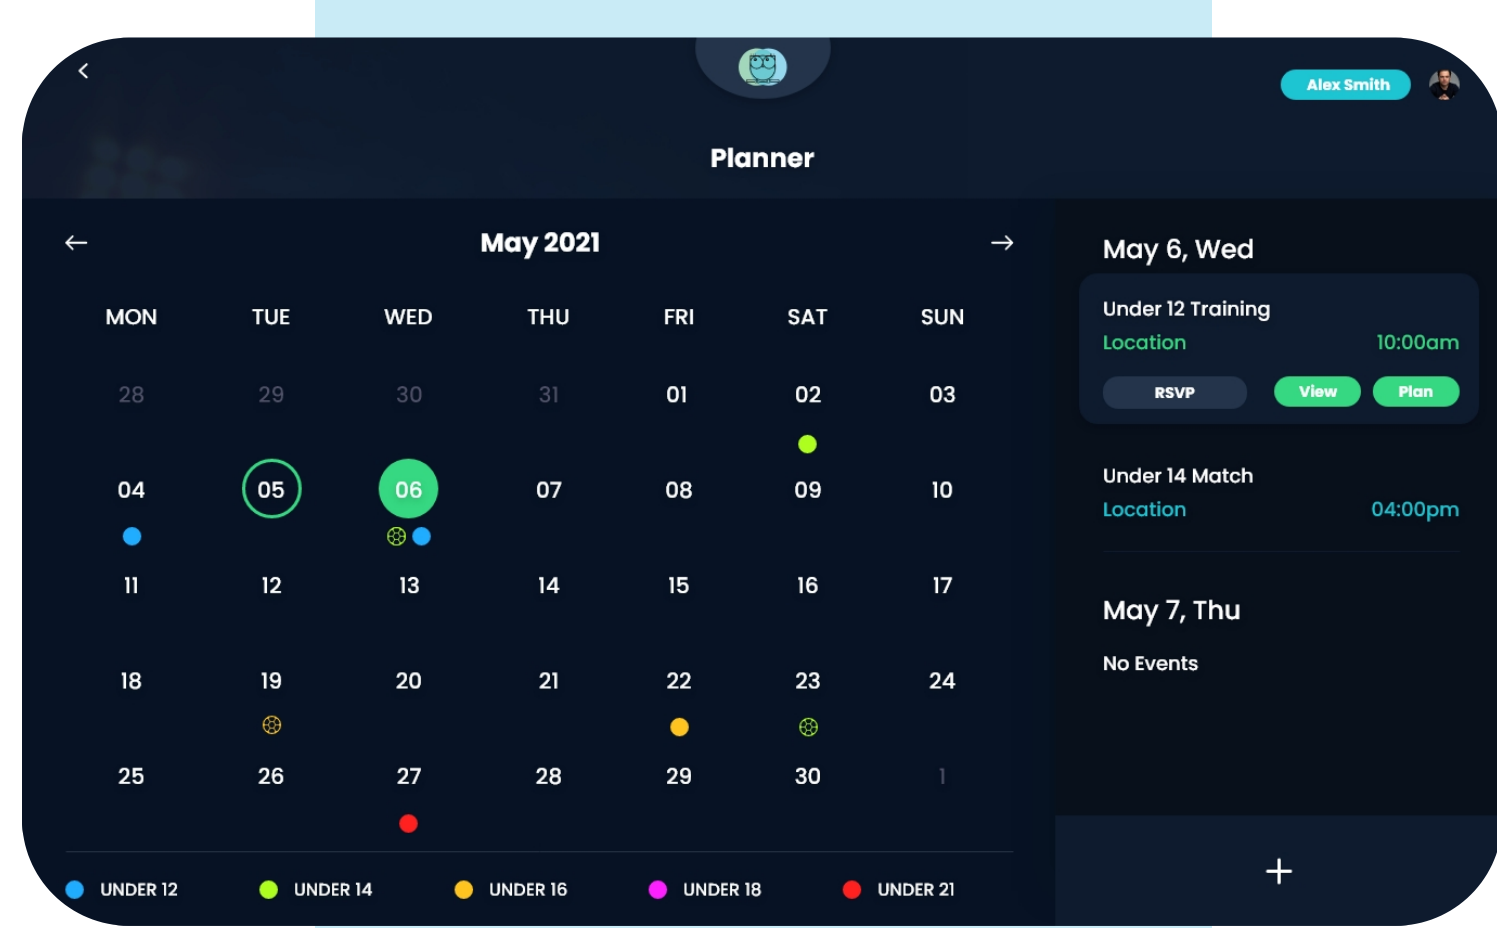

CUSTOMIZABLE
USER INTERFACE

MATCH DAY
HUB

MATCH DAY
SCOREBOARD

INTEGRATION WITH
3D PARTY DATA APPS

FULLY FLEDGED
MESSAGING

PARENT ACCOUNT
MANAGER

DIGITAL RESUME OF PLAYERS

- Maintain a digital resume of your players
- Maintain player data and analytics of games played, Number of passes, etc.

PLANNER

Coaches and team managers can plan their entire season with this easy to use scheduler.

- Add and manage events.
- Players/parents receive notifications for all events.
- Players/parents can notify the coach on attendance in advance.
- Can be synced to your own Calendar.

MATCH DAY HUB

Replace your old white board.

- Choose from multiple formations.
- Create your starting line-up.
- Manage your substitutes.

IAP'S

Use this feature to:

- Evaluate your players.
- View and document progress.
- Leave comments and set player targets.