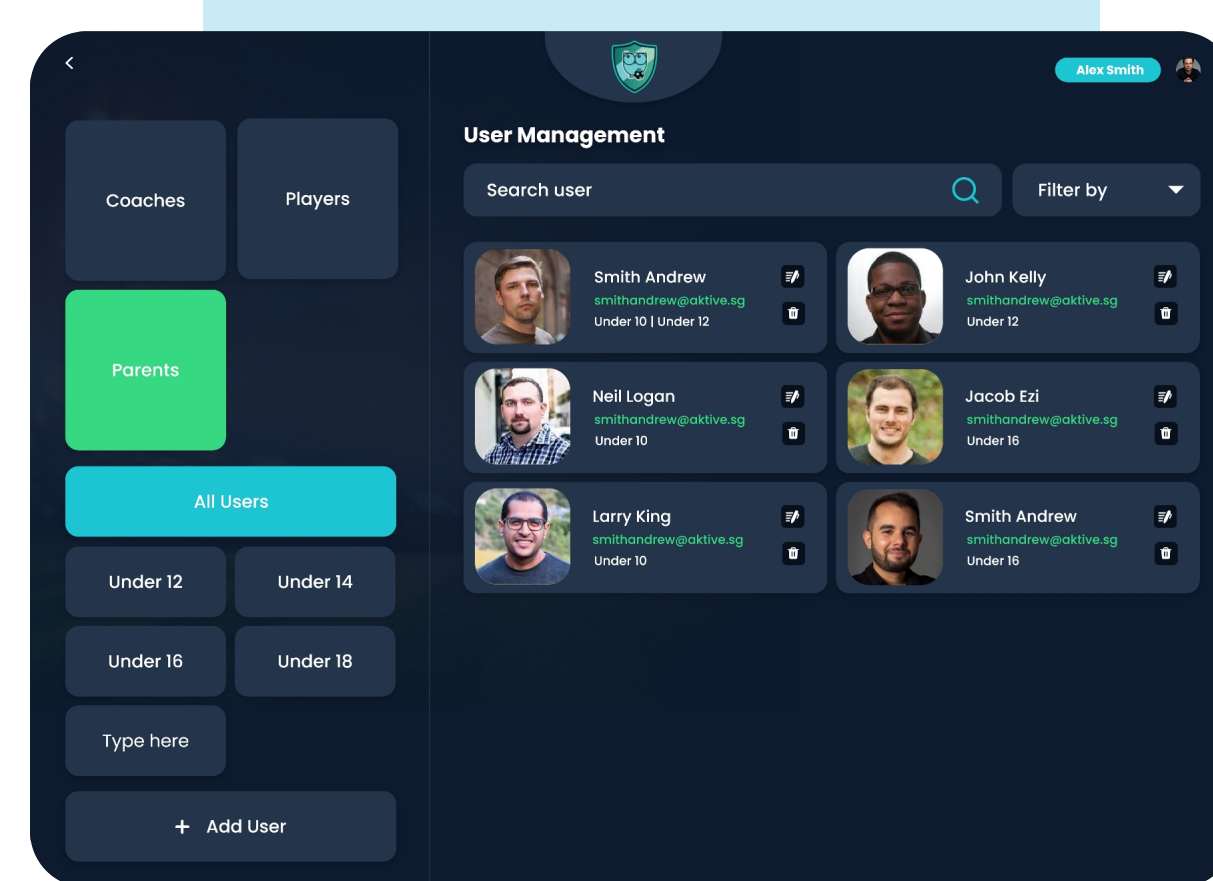

PARENT ACCOUNT MANAGER

Parents will have dedicated profiles to oversee and be up-to-date on their children's activities and progress.

- New parent user role which could be linked to multiple players.
- Enables parents to oversee and view their child's schedule, performance and stats!

INTEGRATION WITH 3D PARTY DATA APPS

Monitor and track your players progress by integrating with Playermaker and other third-party data tracking applications.

Learn the gameplay through
a single screen

www.koachhub.com

sales@knod.sg