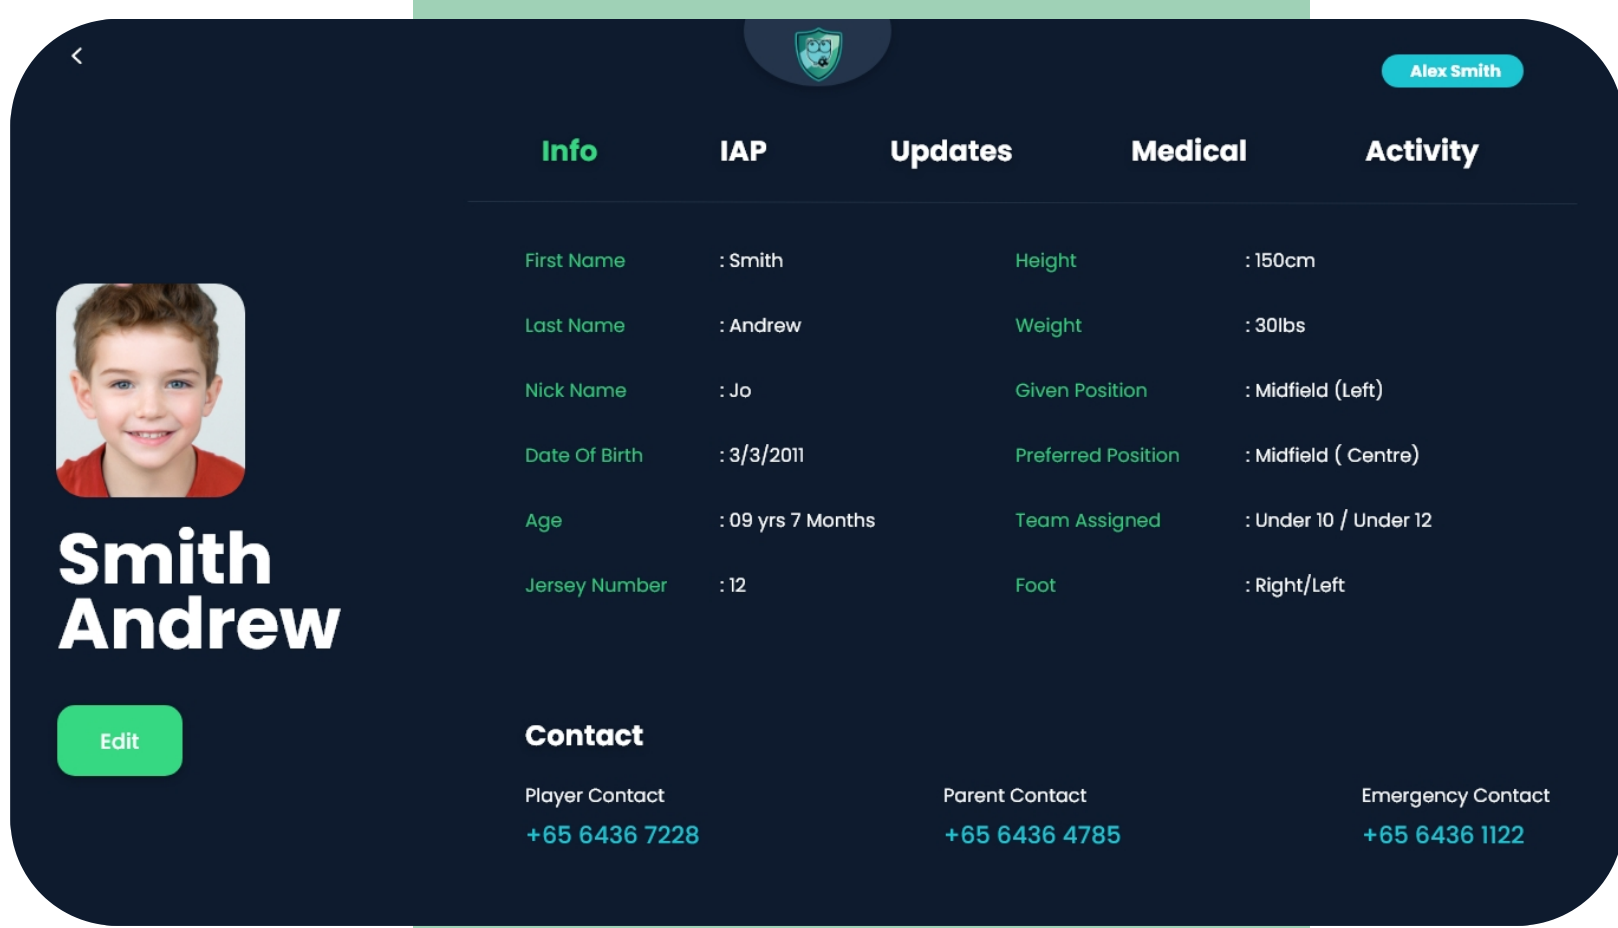

CUSTOMIZABLE
USER INTERFACE

MATCH DAY
HUB

MATCH DAY
SCOREBOARD

INTEGRATION WITH
3D PARTY DATA APPS

FULLY FLEDGED
MESSAGING

PARENT ACCOUNT
MANAGER

DIGITAL RESUME OF PLAYERS

- Maintain a digital resume of your players
- Maintain player data and analytics of games played, Number of passes, etc.