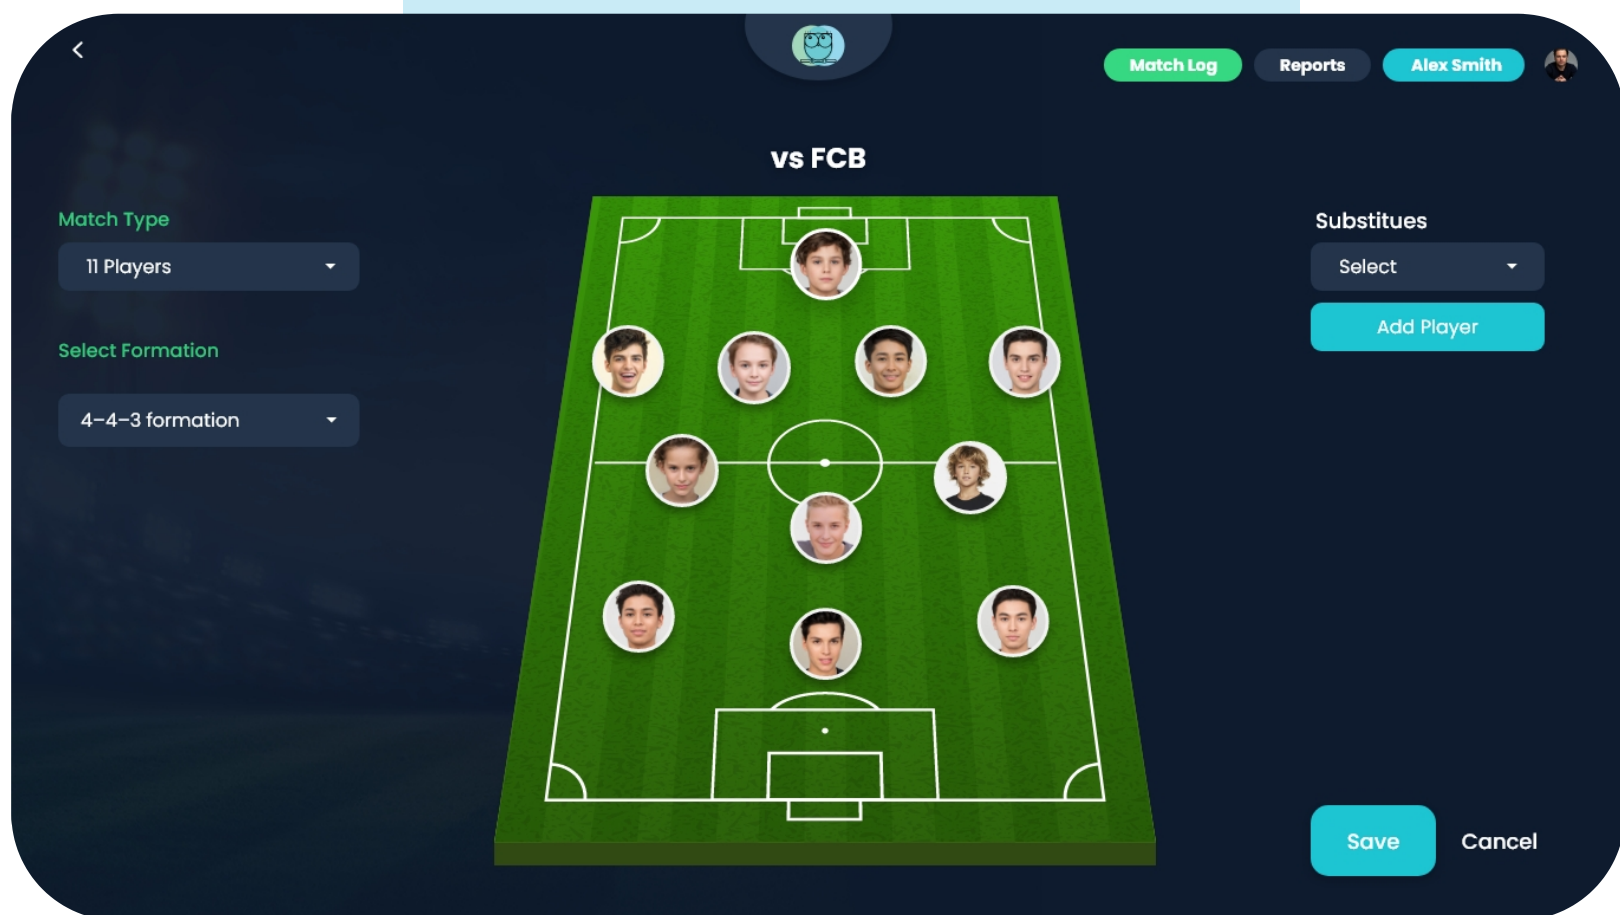

CUSTOMIZABLE
USER INTERFACE

MATCH DAY
HUB

MATCH DAY
SCOREBOARD

INTEGRATION WITH
3D PARTY DATA APPS

FULLY FLEDGED
MESSAGING

PARENT ACCOUNT
MANAGER

DIGITAL RESUME OF PLAYERS

- Maintain a digital resume of your players
- Maintain player data and analytics of games played, Number of passes, etc.

PLANNER

Coaches and team managers can plan their entire season with this easy to use scheduler.

- Add and manage events.
- Players/parents receive notifications for all events.
- Players/parents can notify the coach on attendance in advance.
- Can be synced to your own Calendar.